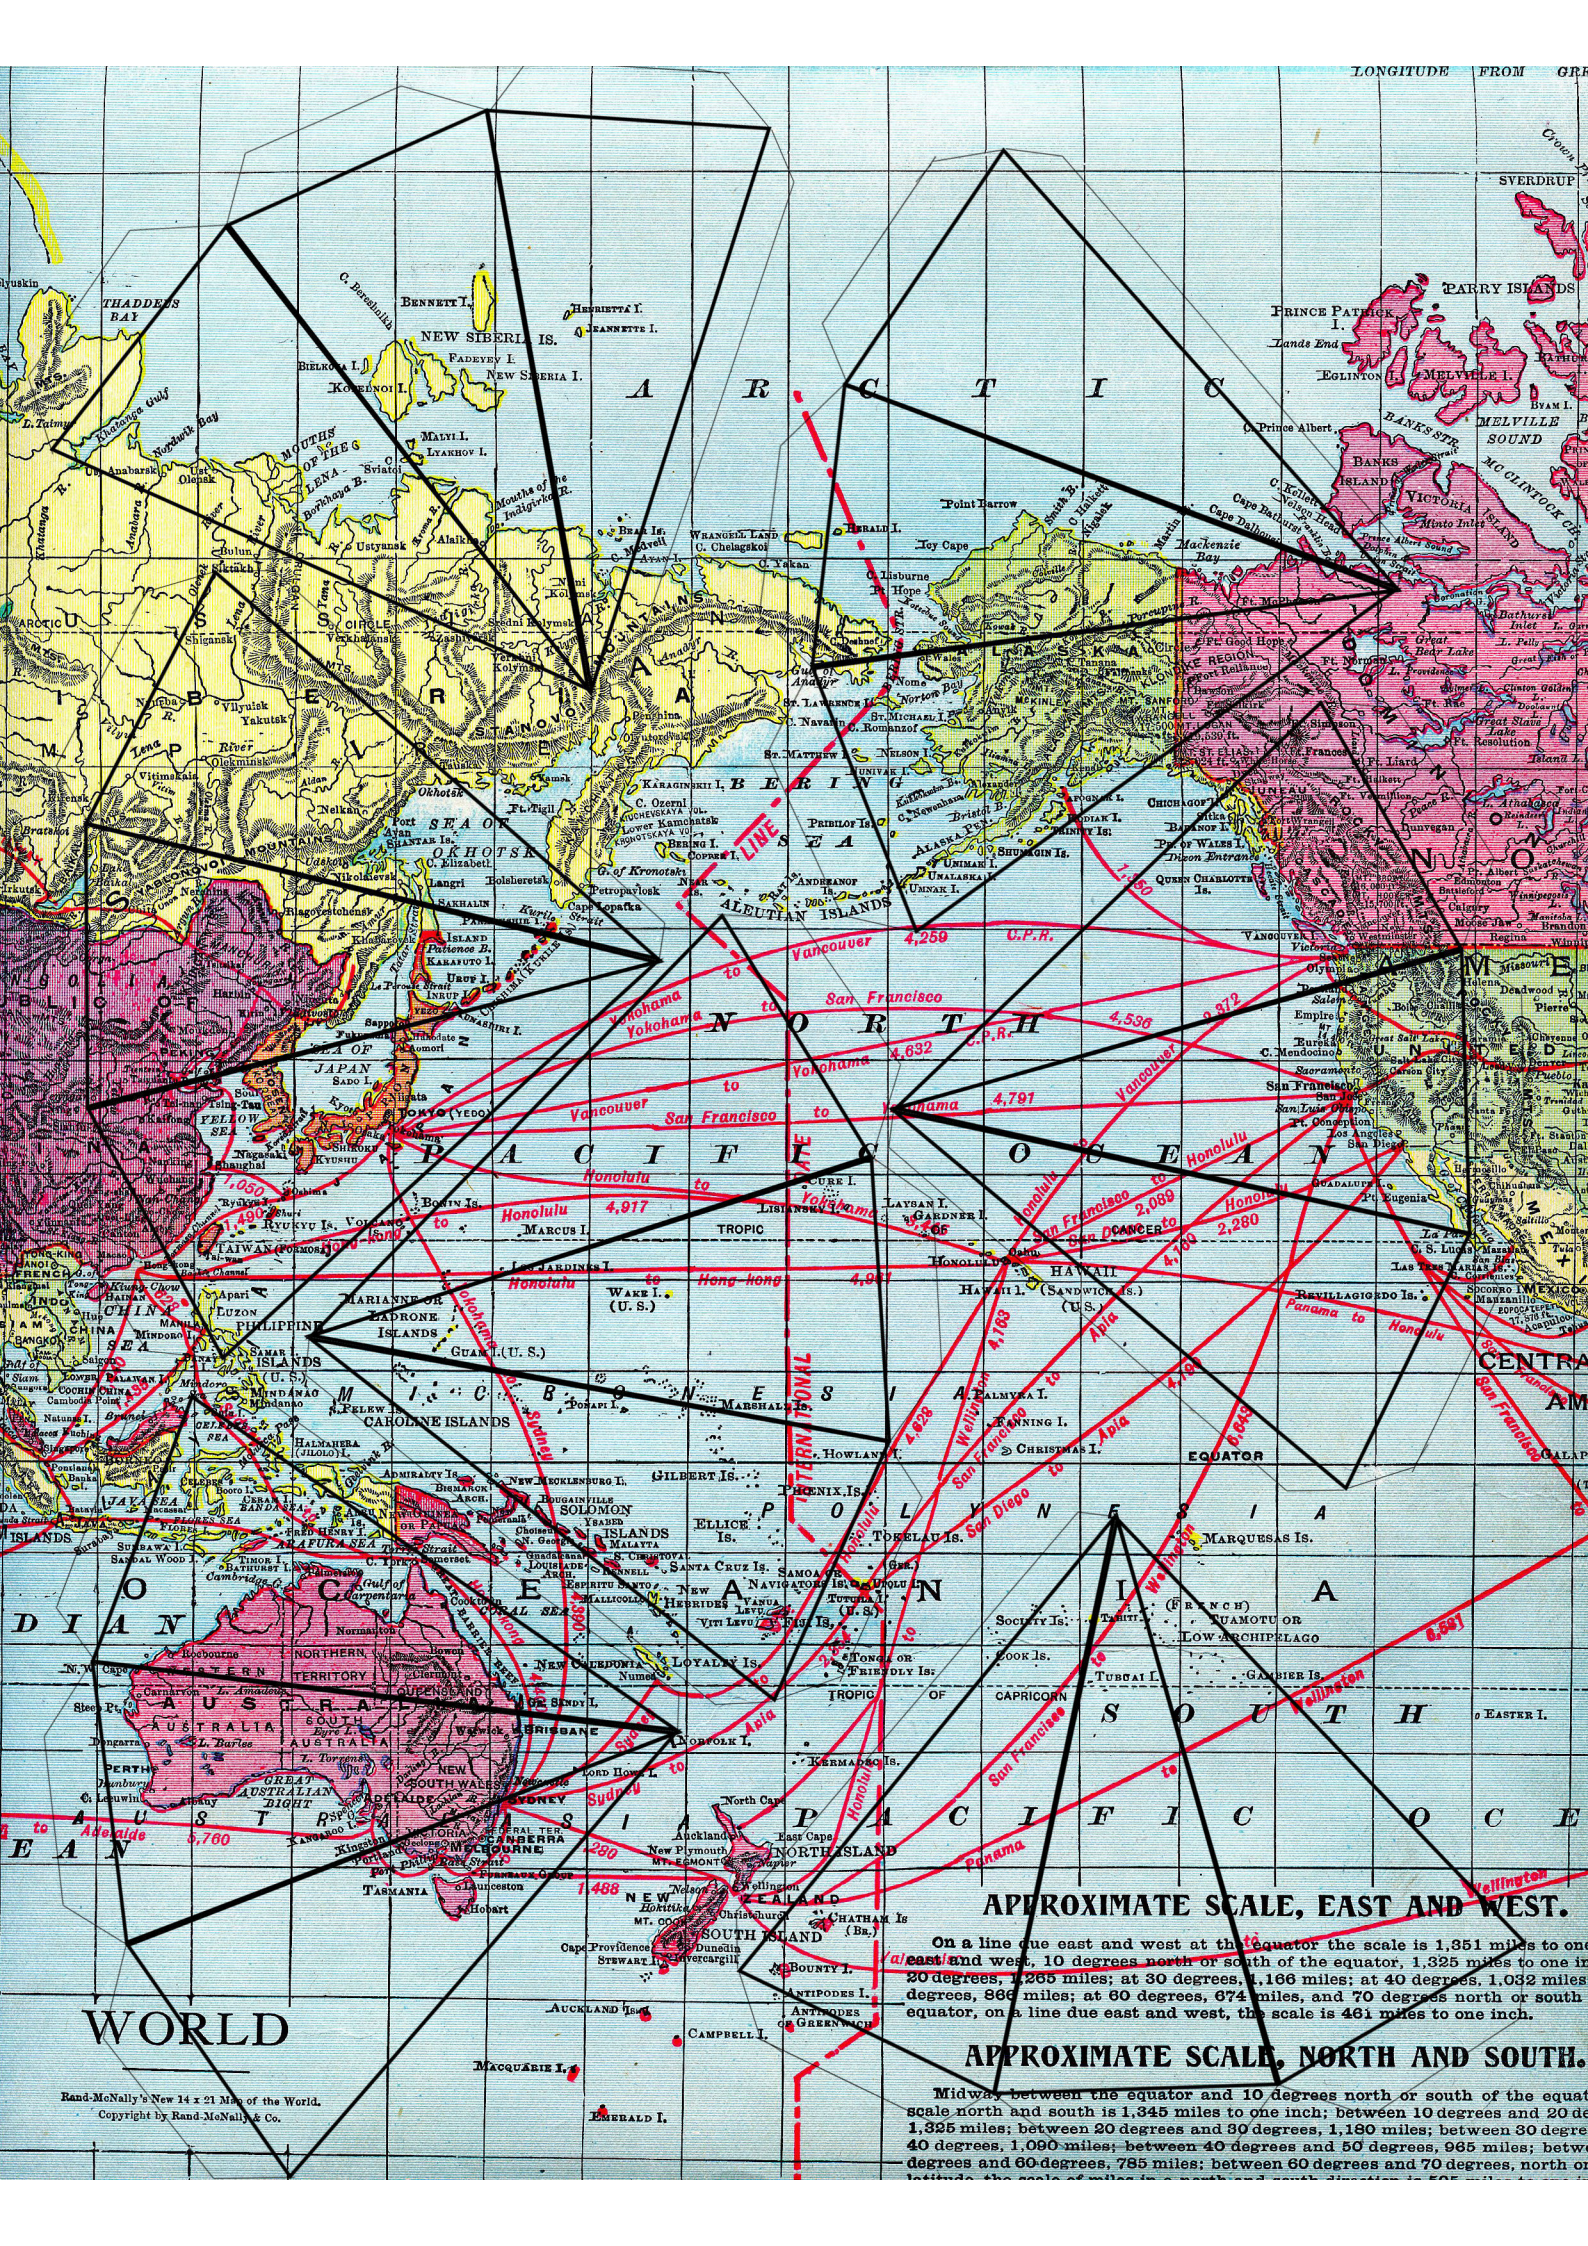

LONGITUDE FROM GR

A R C T I C

P A C I F I C

E A S T

P A C I F I C

O C E A N

S O U T H

O C E A N

WORLD

APPROXIMATE SCALE, EAST AND WEST.

On a line due east and west at the equator the scale is 1,351 miles to one inch; at 10 degrees north or south of the equator, 1,325 miles to one inch; at 20 degrees, 1,265 miles; at 30 degrees, 1,166 miles; at 40 degrees, 1,032 miles; at 50 degrees, 866 miles; at 60 degrees, 674 miles, and 70 degrees north or south of the equator, on a line due east and west, the scale is 461 miles to one inch.

APPROXIMATE SCALE, NORTH AND SOUTH.

Midway between the equator and 10 degrees north or south of the equator the scale north and south is 1,345 miles to one inch; between 10 degrees and 20 degrees, 1,325 miles; between 20 degrees and 30 degrees, 1,180 miles; between 30 degrees and 40 degrees, 1,090 miles; between 40 degrees and 50 degrees, 965 miles; between 50 degrees and 60 degrees, 785 miles; between 60 degrees and 70 degrees, north or south of the equator, the scale is 461 miles to one inch.